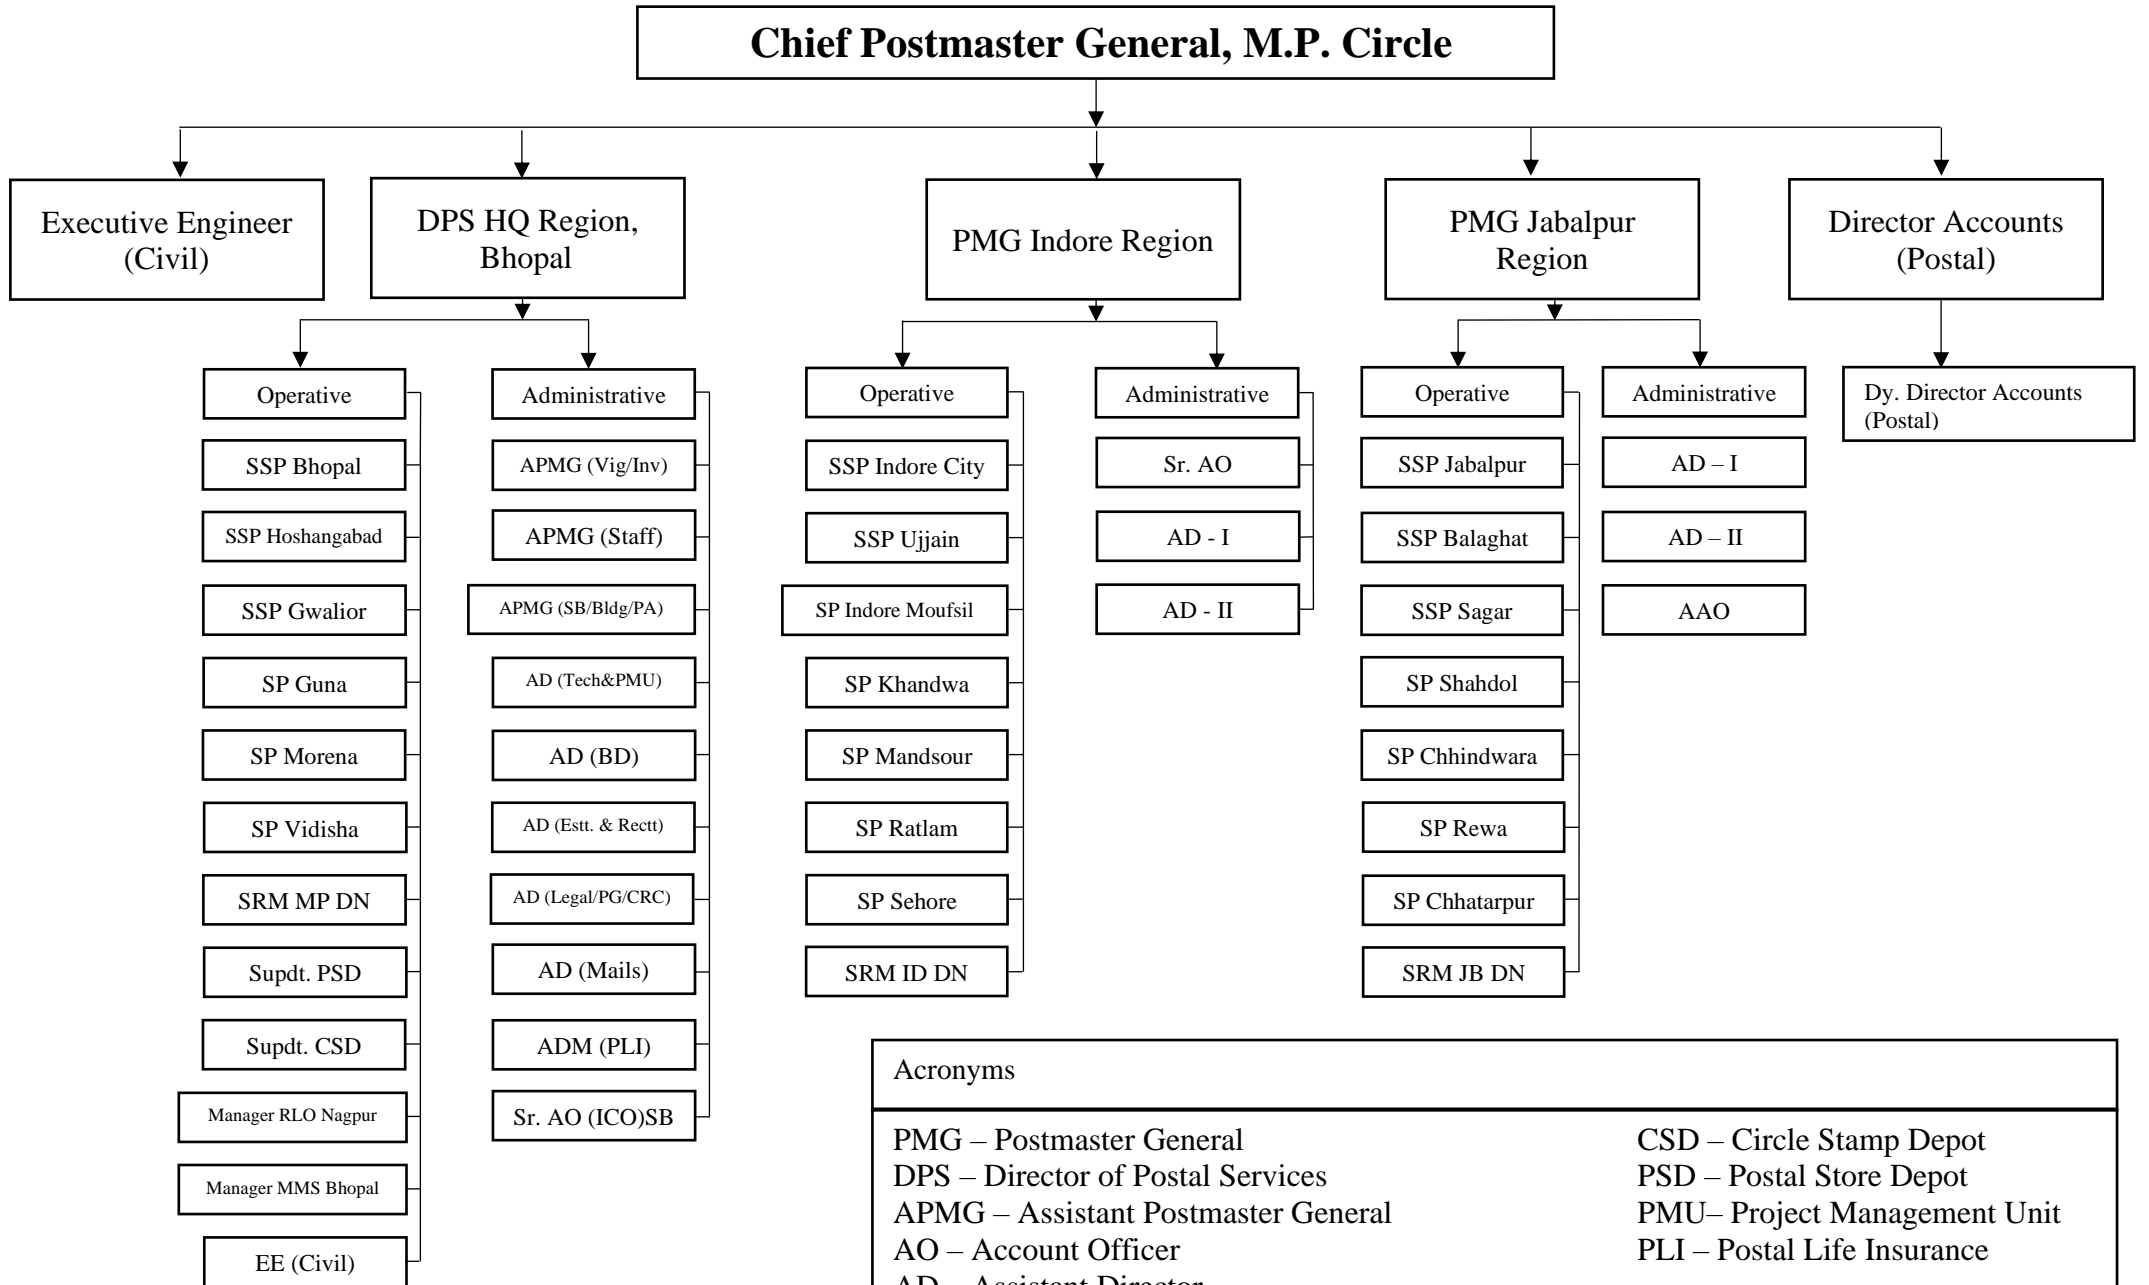

Madhya Pradesh Postal Circle - Organization Structure

Acronyms	
PMG – Postmaster General	CSD – Circle Stamp Depot
DPS – Director of Postal Services	PSD – Postal Store Depot
APMG – Assistant Postmaster General	PMU– Project Management Unit
AO – Account Officer	PLI – Postal Life Insurance
AD – Assistant Director	
SSP – Senior Superintendent of Post Offices	
SP – Superintendent of Post Offices	
SRM – Superintendent of Rail Mail Service	